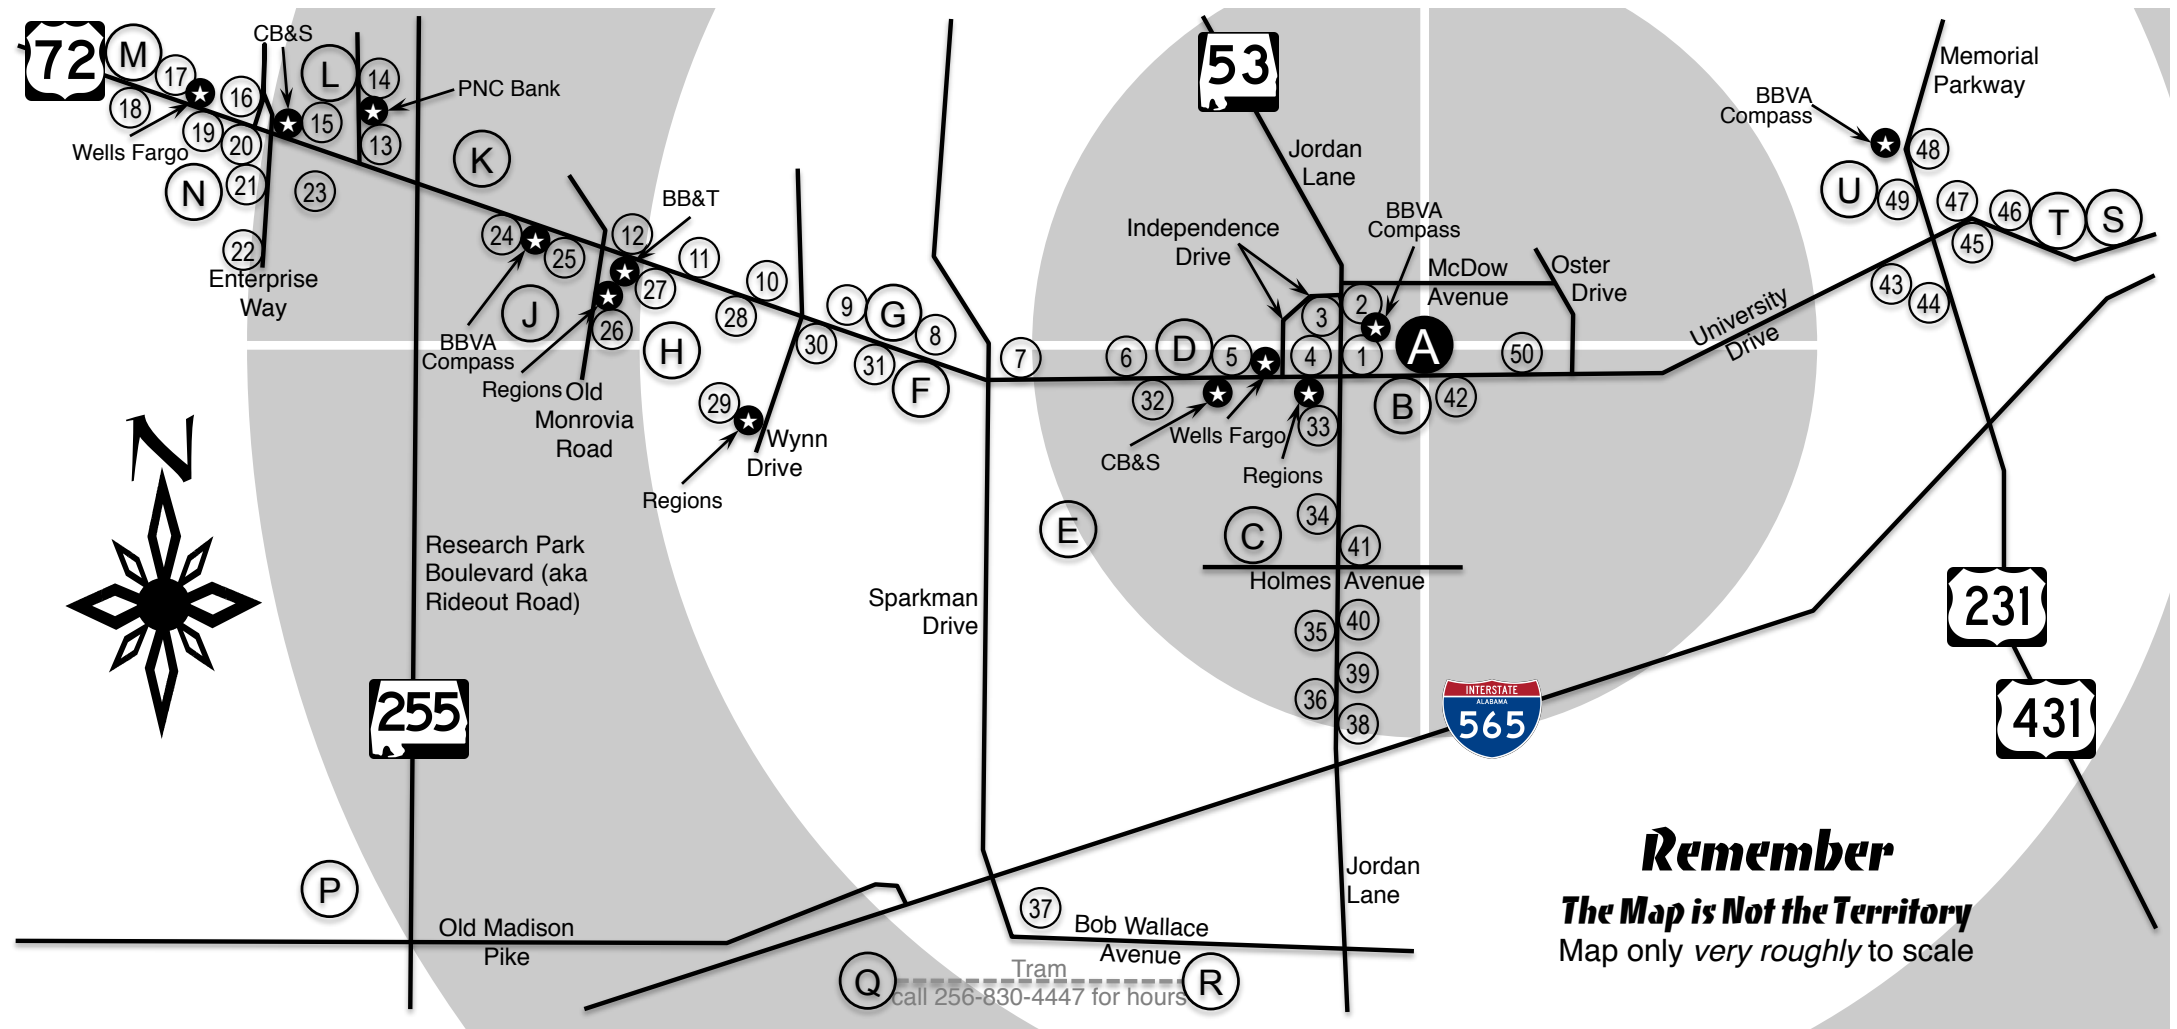

KEY
 ⚡-Bank/ATM
 ✓-Open 24 Hours
 ✗-Closed on Sundays
 Concentric circles measure 1, 2, & 3 mile radii from the Holiday Inn Express (distances approximate)

MAJOR SHOPPING & POINTS OF INTEREST

- A-Holiday Inn Express
- B-Walgreens Drugs ✓
- C-John's Big Brother Foods (Groceries: limited hours & selection, but more than just a convenience store)
- D-ABC (Liquor) Store ✗
- E-UAH (U of A Huntsville)
- F-FedEx Office (née Kinko's) ✓
- G-Aldi Food Market
- H-Sam's Club
- J-Madison Square Mall
- K-Earth Fair (Groceries)
- L-Walmart (Groceries) ✓
- M-Beverage Depot Spirits
- N-Target (Groceries)
- P-Bridge Street Town Centre (upscale shopping & dining)
- Q-Space & Rocket Center
- R-Huntsville Botanical Garden (includes Scarecrow Trail)

- 9-Pizza Hut
- 10-Denny's ✓
- 11-Waffle House ✓
- 12-Casa Blanca Mexican
- 13-LongHorn Steakhouse
- 14-McAlister's Deli
- 15-Tellini's, McDonald's, Wendy's, & Oriental Express ✗
- 16-Logan's Roadhouse, Rosie's Mexican ✗, Tokyo Steak House, & O'Charley's
- 17-Mei Wei Asian Bistro, Jersey Mike's Subs, & Smoothie King
- 18-Burger King

- 26-Việt Hương Vietnamese & Sun Cafe Asian Cuisine and Sushi
- 27-Krystal, Captain D's, & TGI Friday's
- 28-Newk's Express Café, CiCi's Pizza, Chili's, & Papa Gyo's ✗
- 29-Wintzell's Oyster House
- 30-Chick-fil-A ✗ & Hooters
- 31-Chopsticks Asian Grill
- 32-Bojangles' Chicken, Schlotzsky's Sandwiches, Taco Bell, & Olivia's Bar and Grill
- 33-Sonic Drive-In
- 34-Stanlieo's Subs

Remember
The Map is Not the Territory
 Map only very roughly to scale

Tram
 call 256-830-4447 for hours