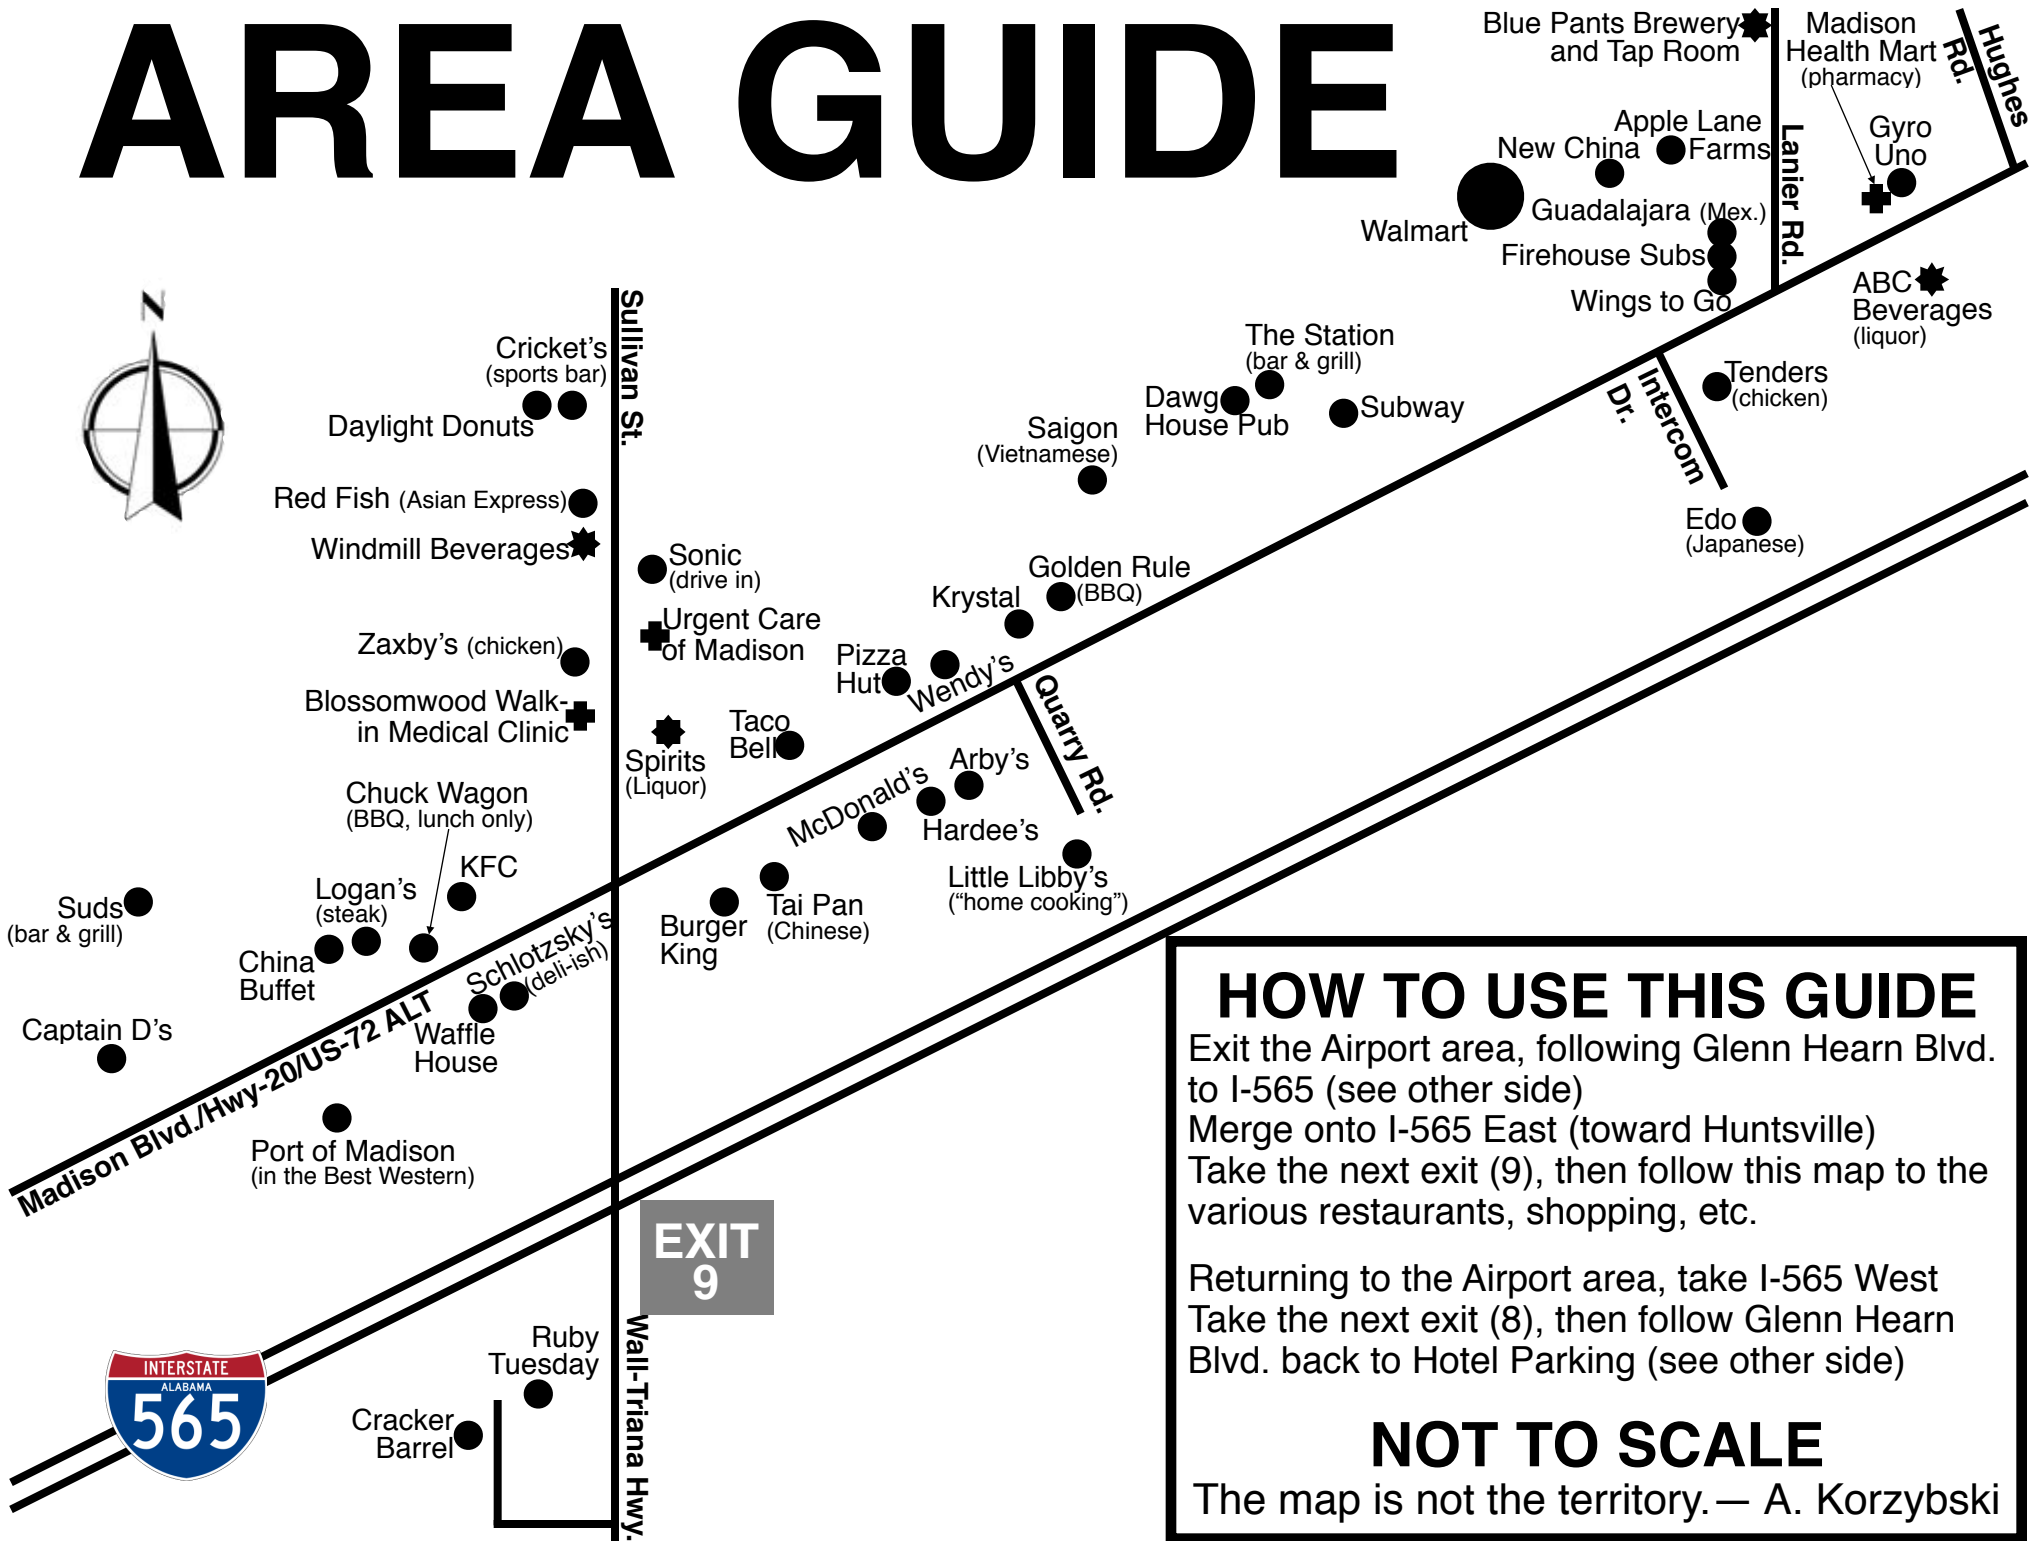

AREA GUIDE

HOW TO USE THIS GUIDE

Exit the Airport area, following Glenn Hearn Blvd. to I-565 (see other side)

Merge onto I-565 East (toward Huntsville)

Take the next exit (9), then follow this map to the various restaurants, shopping, etc.

Returning to the Airport area, take I-565 West

Take the next exit (8), then follow Glenn Hearn Blvd. back to Hotel Parking (see other side)

NOT TO SCALE

The map is not the territory. — A. Korzybski

AREA GUIDE

Restaurants, Shopping, Pharmacies, Liquor Stores, & More