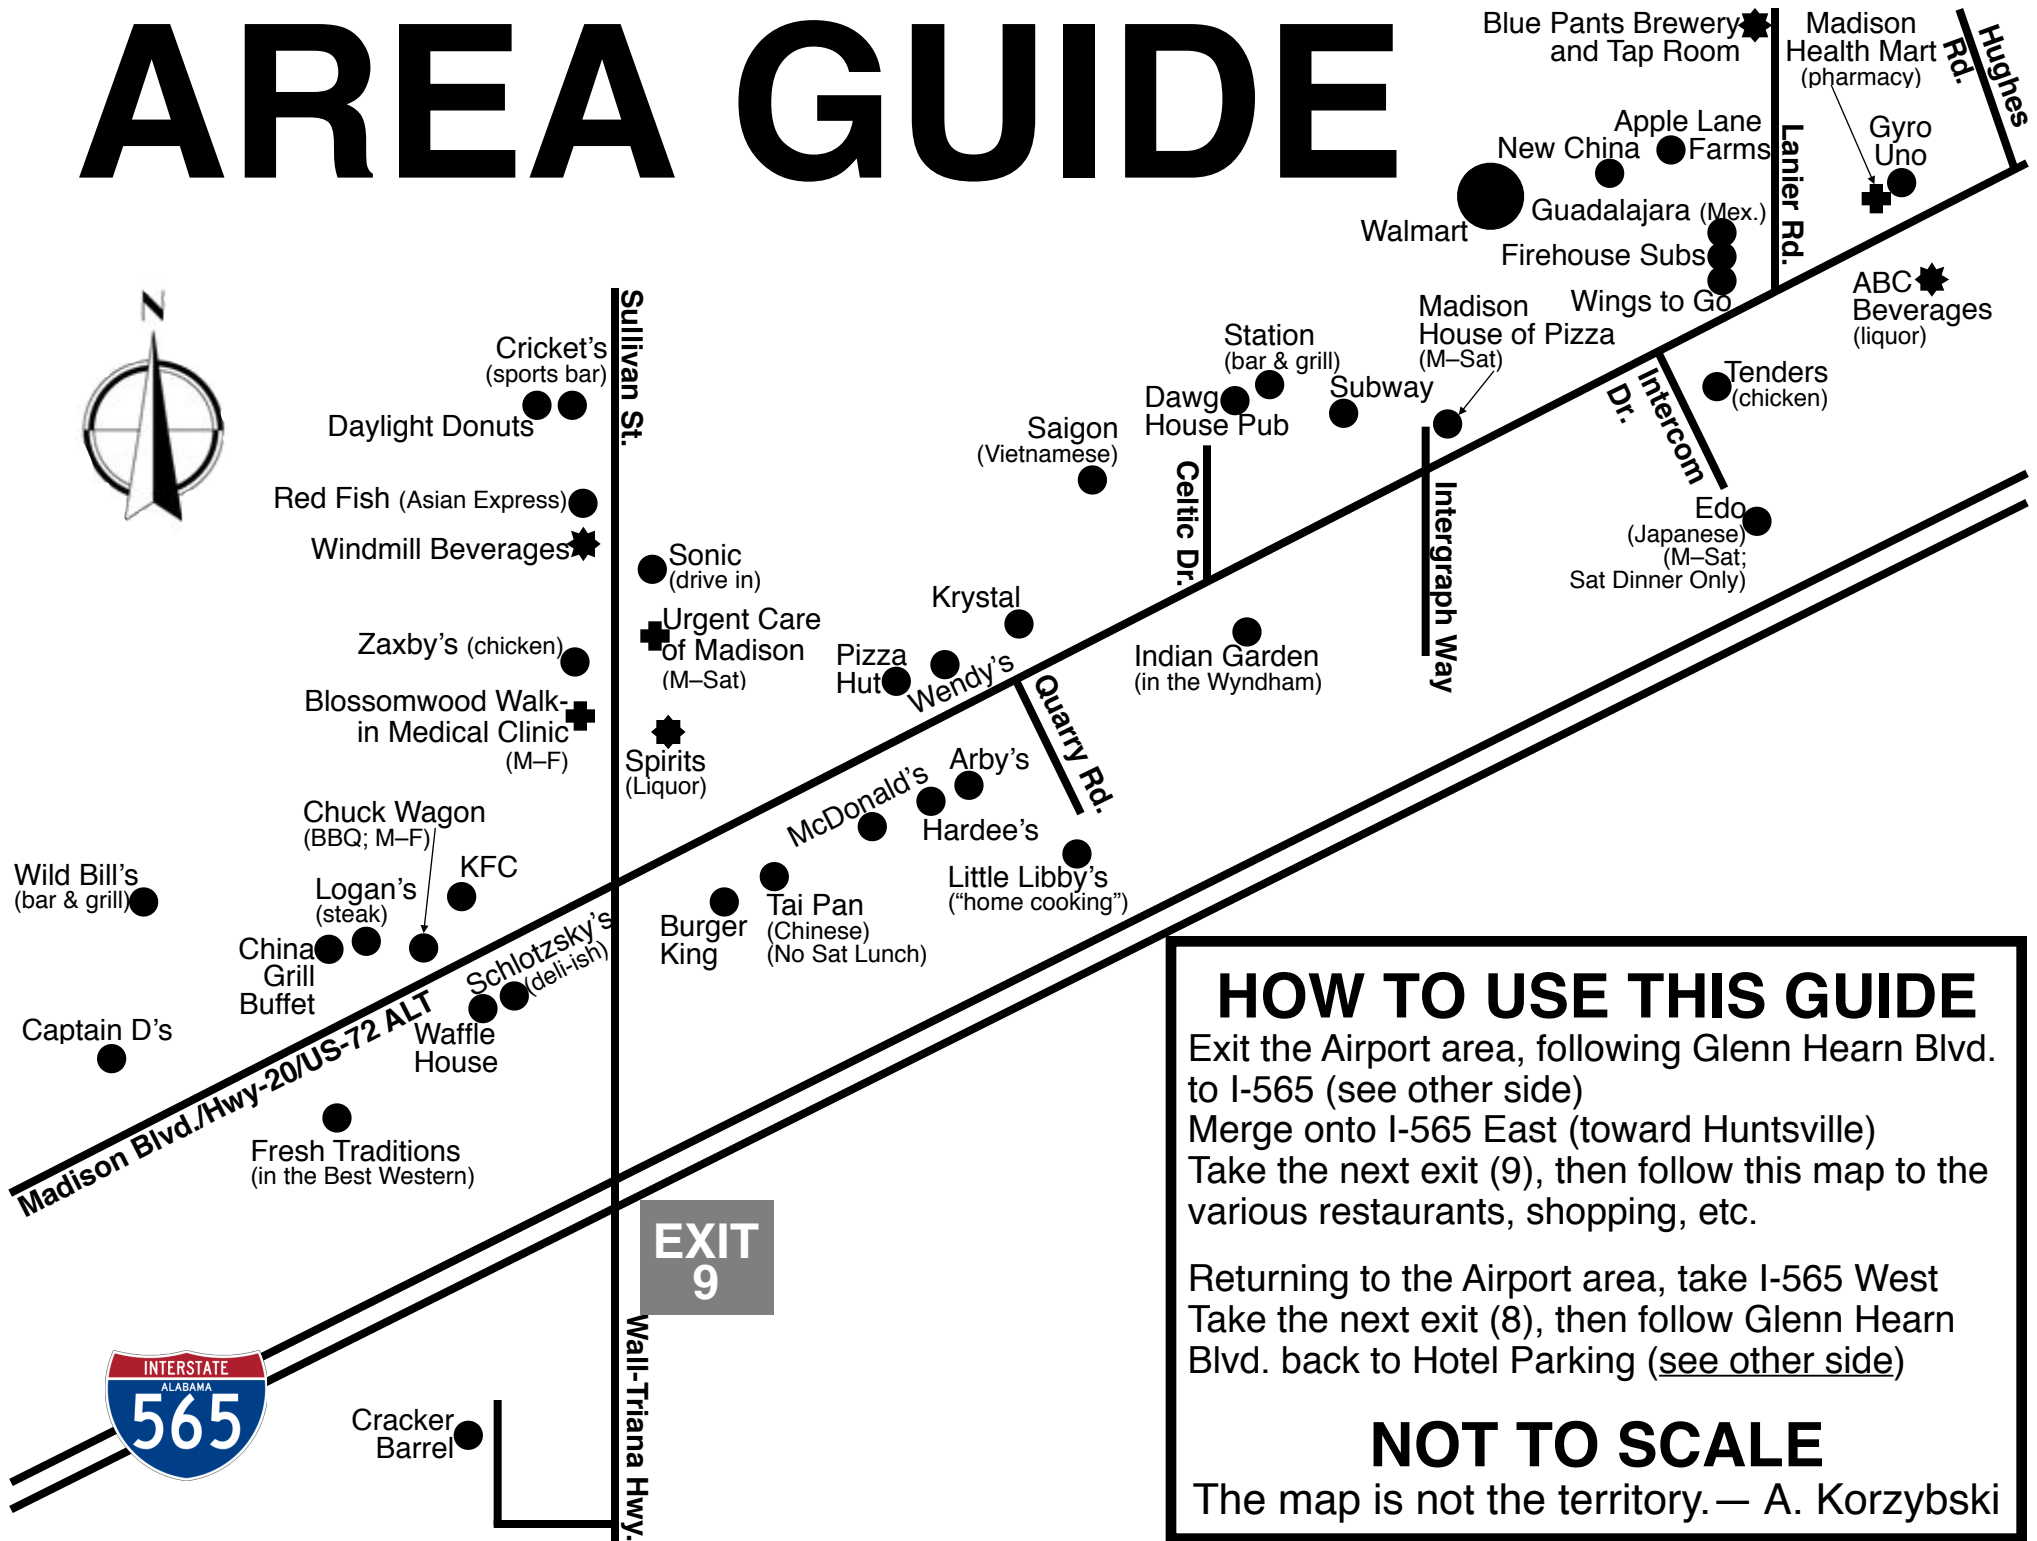

AREA GUIDE

HOW TO USE THIS GUIDE

Exit the Airport area, following Glenn Hearn Blvd. to I-565 (see other side)
 Merge onto I-565 East (toward Huntsville)
 Take the next exit (9), then follow this map to the various restaurants, shopping, etc.

Returning to the Airport area, take I-565 West
 Take the next exit (8), then follow Glenn Hearn Blvd. back to Hotel Parking (see other side)

NOT TO SCALE

The map is not the territory. — A. Korzybski

AREA GUIDE

Restaurants, Shopping, Pharmacies, Liquor Stores, & More