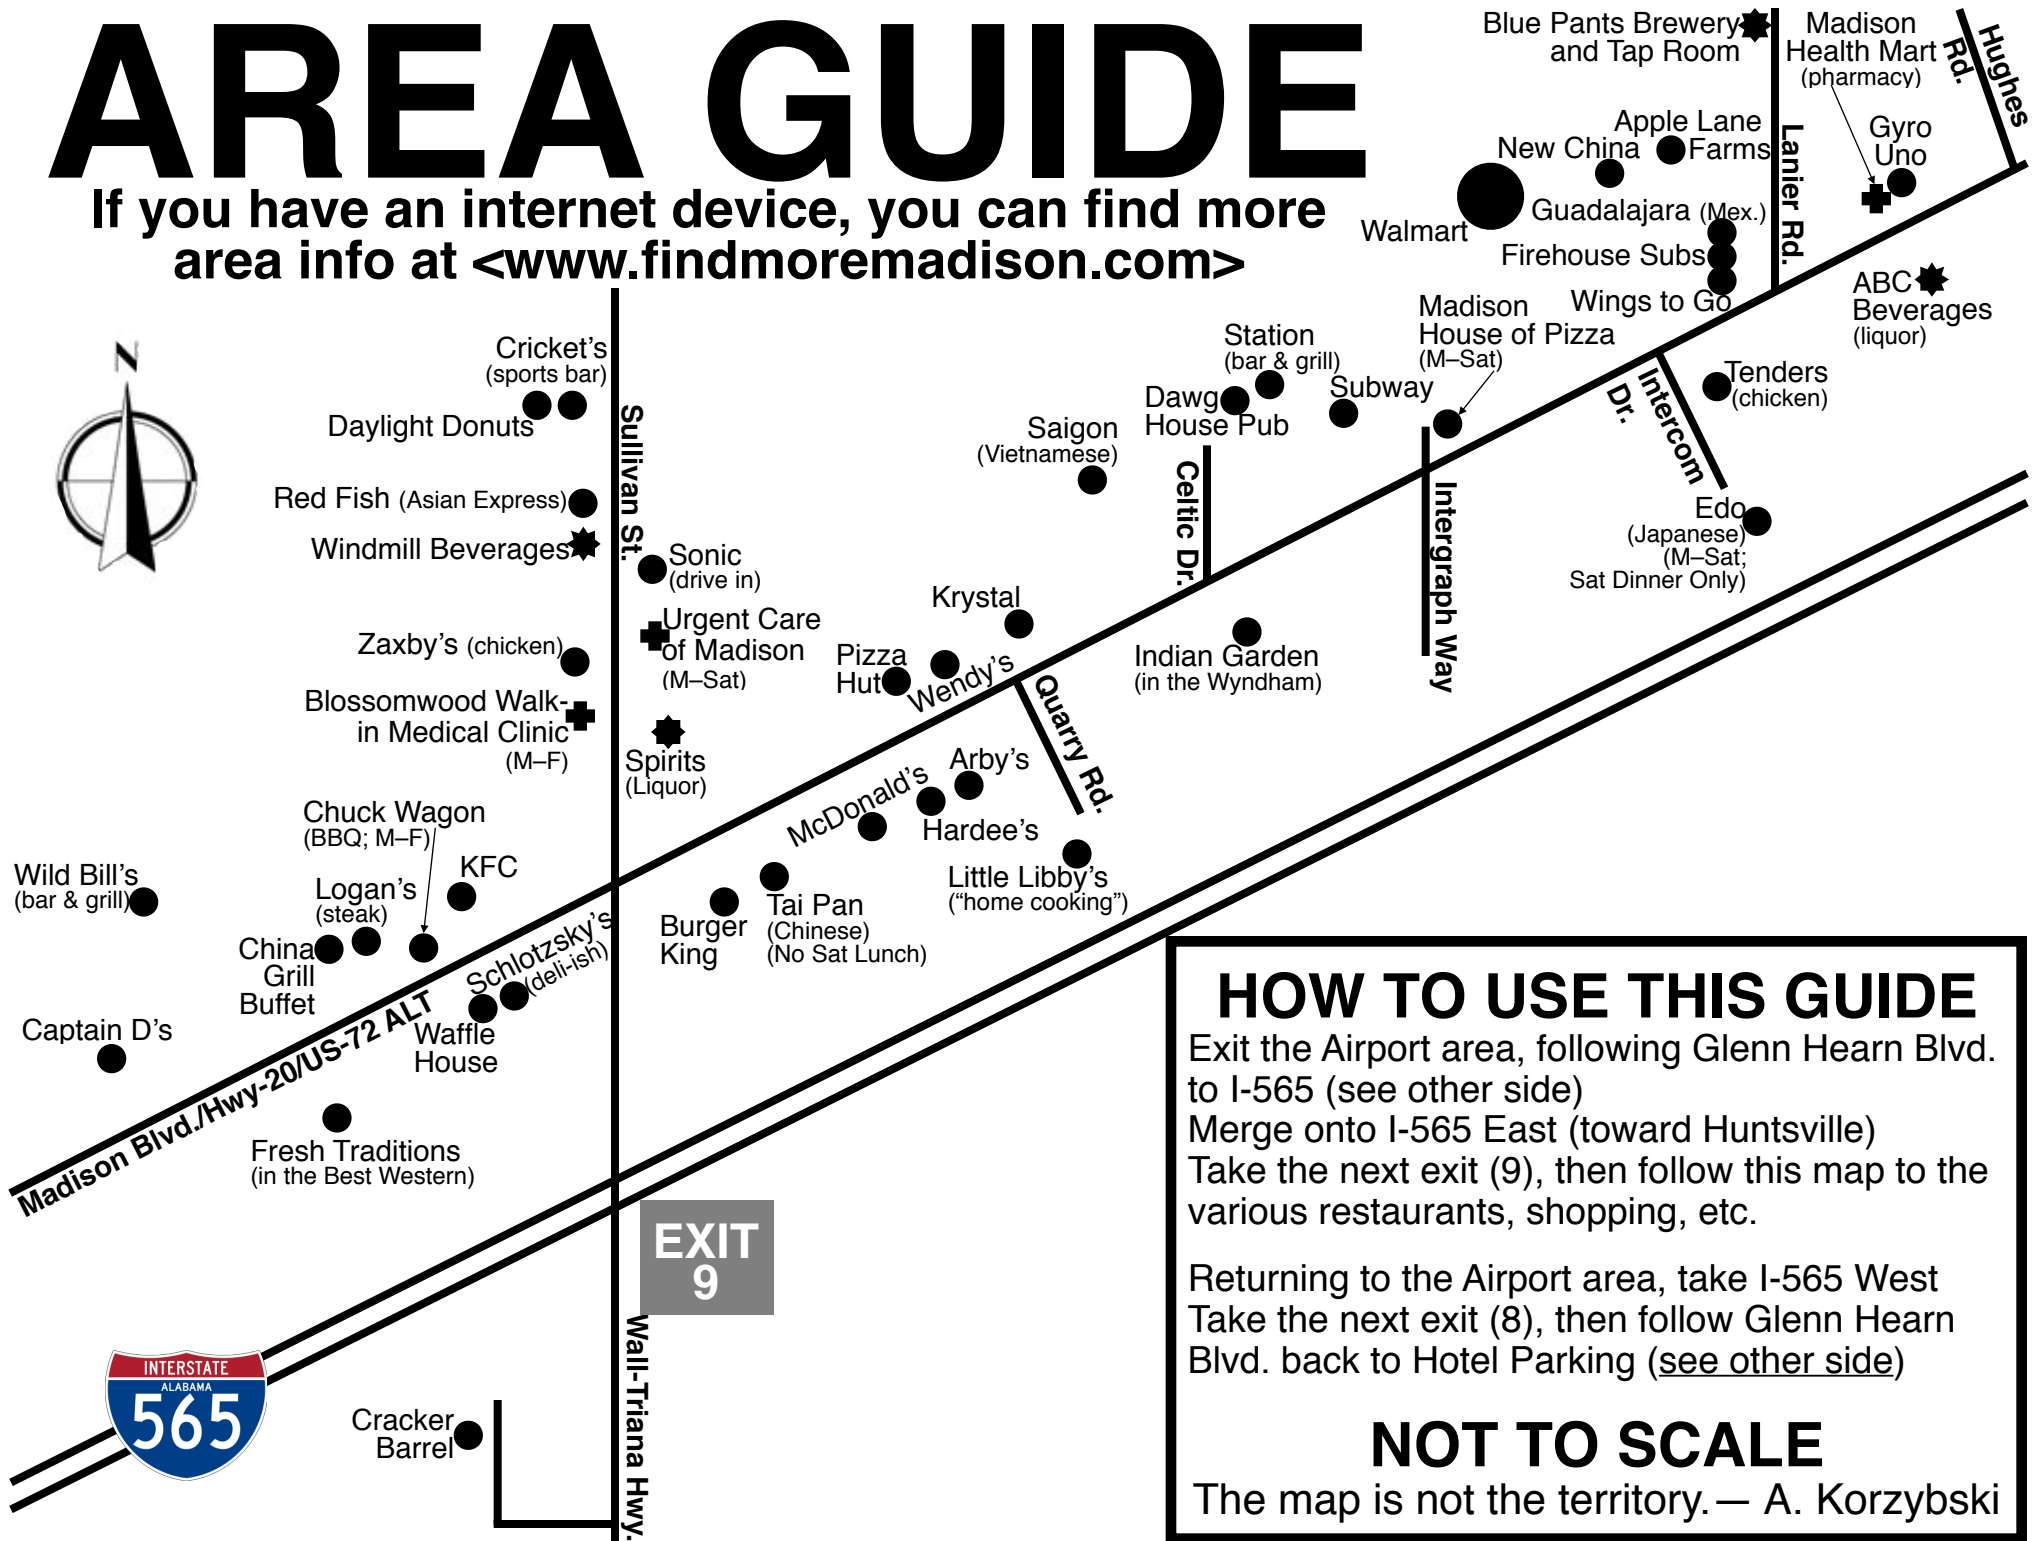

AREA GUIDE

If you have an internet device, you can find more area info at www.findmoremadison.com

HOW TO USE THIS GUIDE

Exit the Airport area, following Glenn Hearn Blvd. to I-565 (see other side)

Merge onto I-565 East (toward Huntsville)

Take the next exit (9), then follow this map to the various restaurants, shopping, etc.

Returning to the Airport area, take I-565 West

Take the next exit (8), then follow Glenn Hearn Blvd. back to Hotel Parking (see other side)

NOT TO SCALE

The map is not the territory. — A. Korzybski

AREA GUIDE

Restaurants, Shopping, Pharmacies, Liquor Stores, & More

If you have an internet device,
you can find more area info at
<www.findmoremadison.com>

HOW TO USE THIS GUIDE
Exit the Airport area, following Glenn Hearn Blvd. to I-565
Merge onto I-565 East (toward Huntsville)
Take the next exit (9), then follow the map to the various restaurants, shopping, etc. (see other side)
Returning to the Airport area, take I-565 West
Take the next exit (8), then follow Glenn Hearn Blvd. back to Hotel Parking