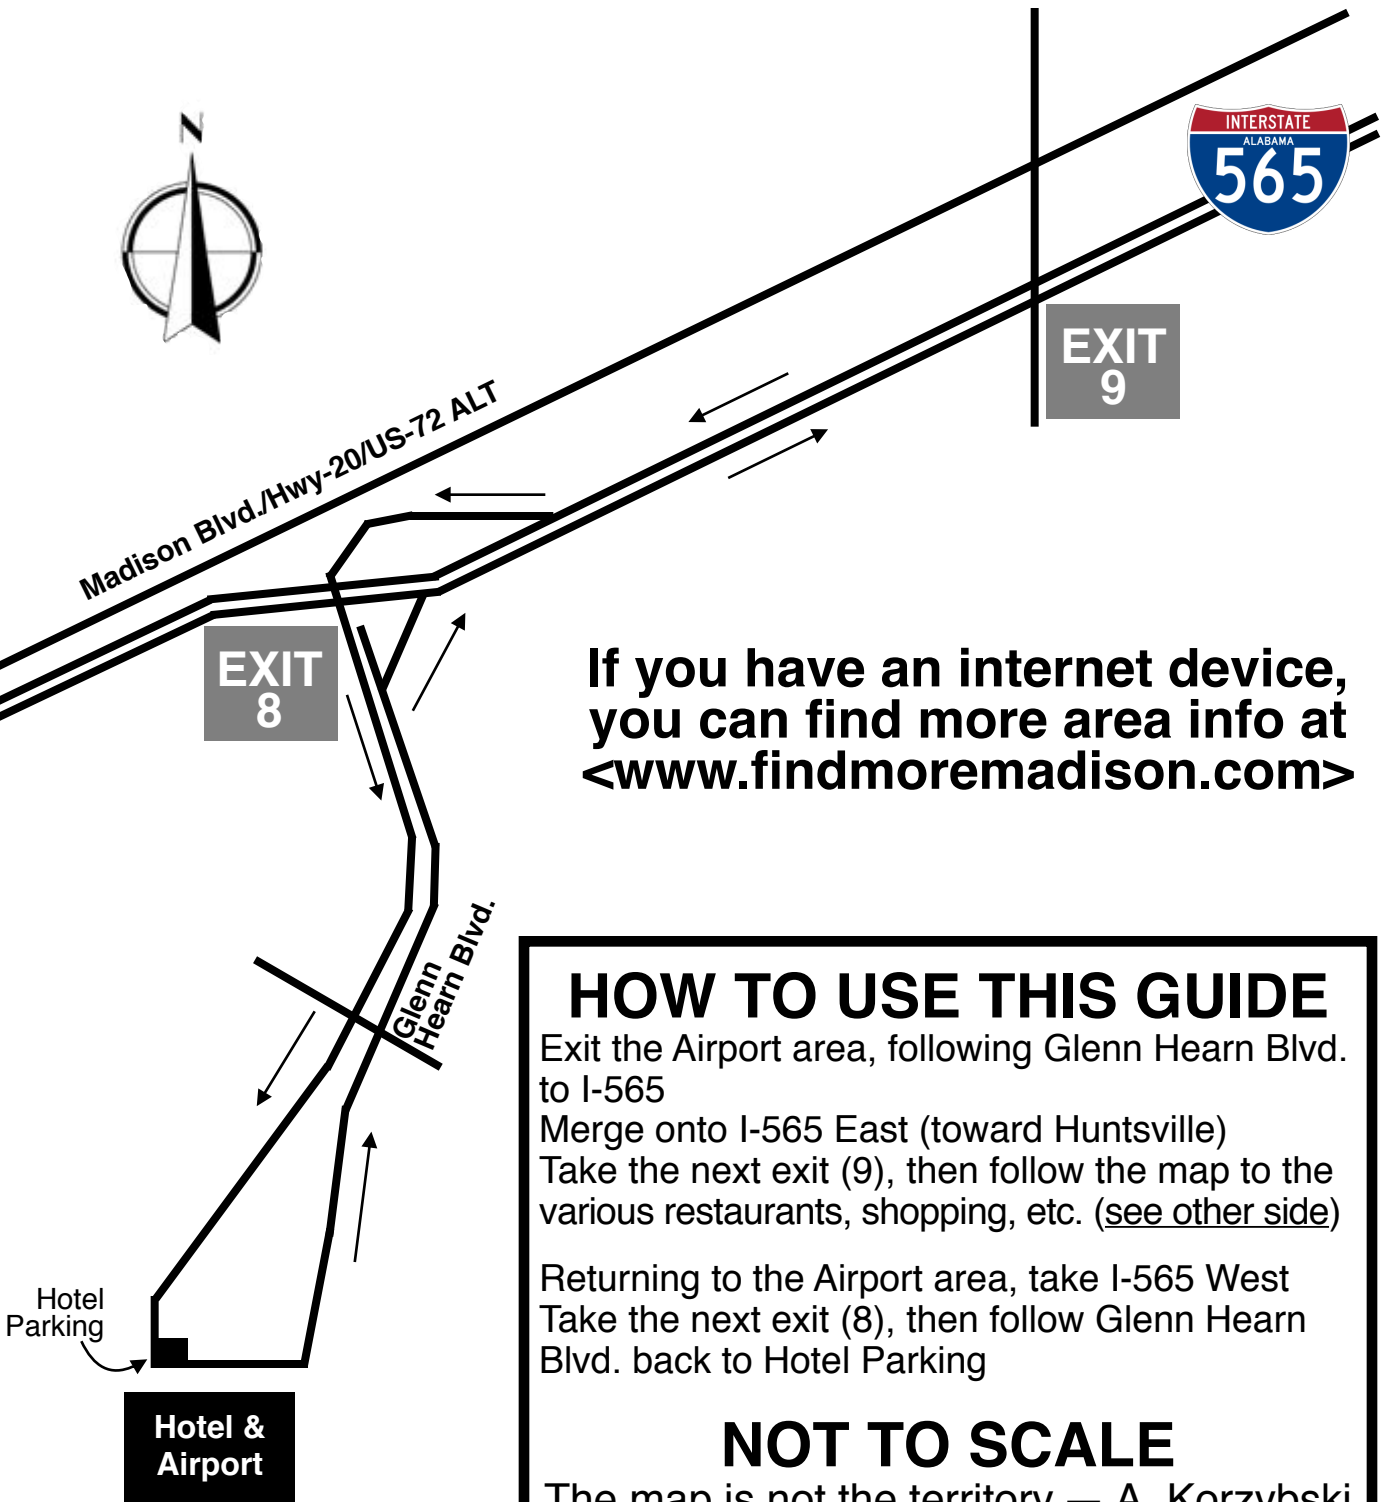

AREA GUIDE

If you have an internet device, you can find more area info at www.findmoremadison.com

HOW TO USE THIS GUIDE

Exit the Airport area, following Glenn Hearn Blvd. to I-565 (see other side)

Merge onto I-565 East (toward Huntsville)

Take the next exit (9), then follow this map to the various restaurants, shopping, etc.

Returning to the Airport area, take I-565 West

Take the next exit (8), then follow Glenn Hearn Blvd. back to Hotel Parking (see other side)

NOT TO SCALE

The map is not the territory. — A. Korzybski

AREA GUIDE

Restaurants, Shopping, Pharmacies, Liquor Stores, & More

If you have an internet device,
you can find more area info at
<www.findmoremadison.com>

HOW TO USE THIS GUIDE
Exit the Airport area, following Glenn Hearn Blvd. to I-565
Merge onto I-565 East (toward Huntsville)
Take the next exit (9), then follow the map to the various restaurants, shopping, etc. (see other side)
Returning to the Airport area, take I-565 West
Take the next exit (8), then follow Glenn Hearn Blvd. back to Hotel Parking