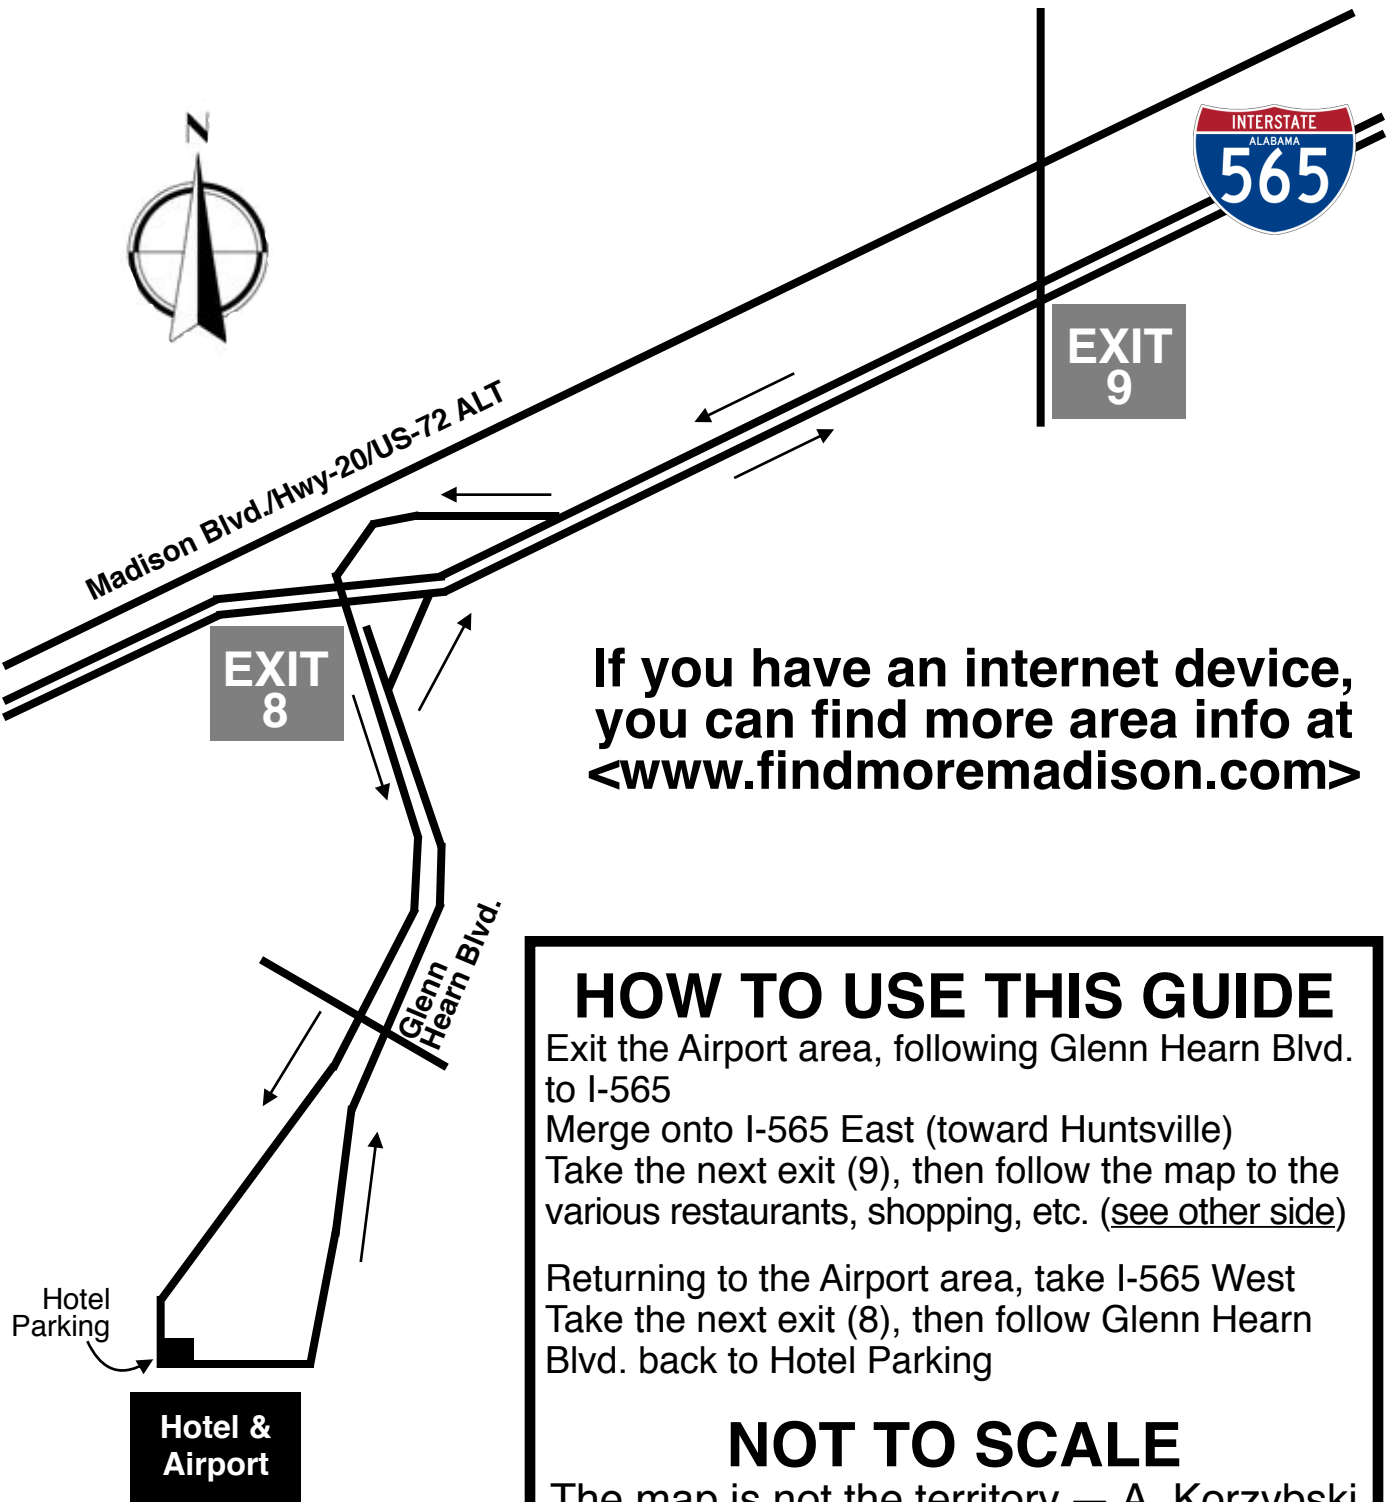

AREA GUIDE

If you have an internet device, you can find more area info at <www.findmoremadison.com>

HOW TO USE THIS GUIDE

Exit the Airport area, following Glenn Hearn Blvd. to I-565 (see other side)

Merge onto I-565 East (toward Huntsville)

Take the next exit (9), then follow this map to the various restaurants, shopping, etc.

Returning to the Airport area, take I-565 West

Take the next exit (8), then follow Glenn Hearn Blvd. back to Hotel Parking (see other side)

NOT TO SCALE

The map is not the territory. — A. Korzybski

AREA GUIDE

Restaurants, Shopping, Pharmacies, Liquor Stores, & More

If you have an internet device,
you can find more area info at
<www.findmoremadison.com>

NOT TO SCALE
The map is not the territory. — A. Korzybski