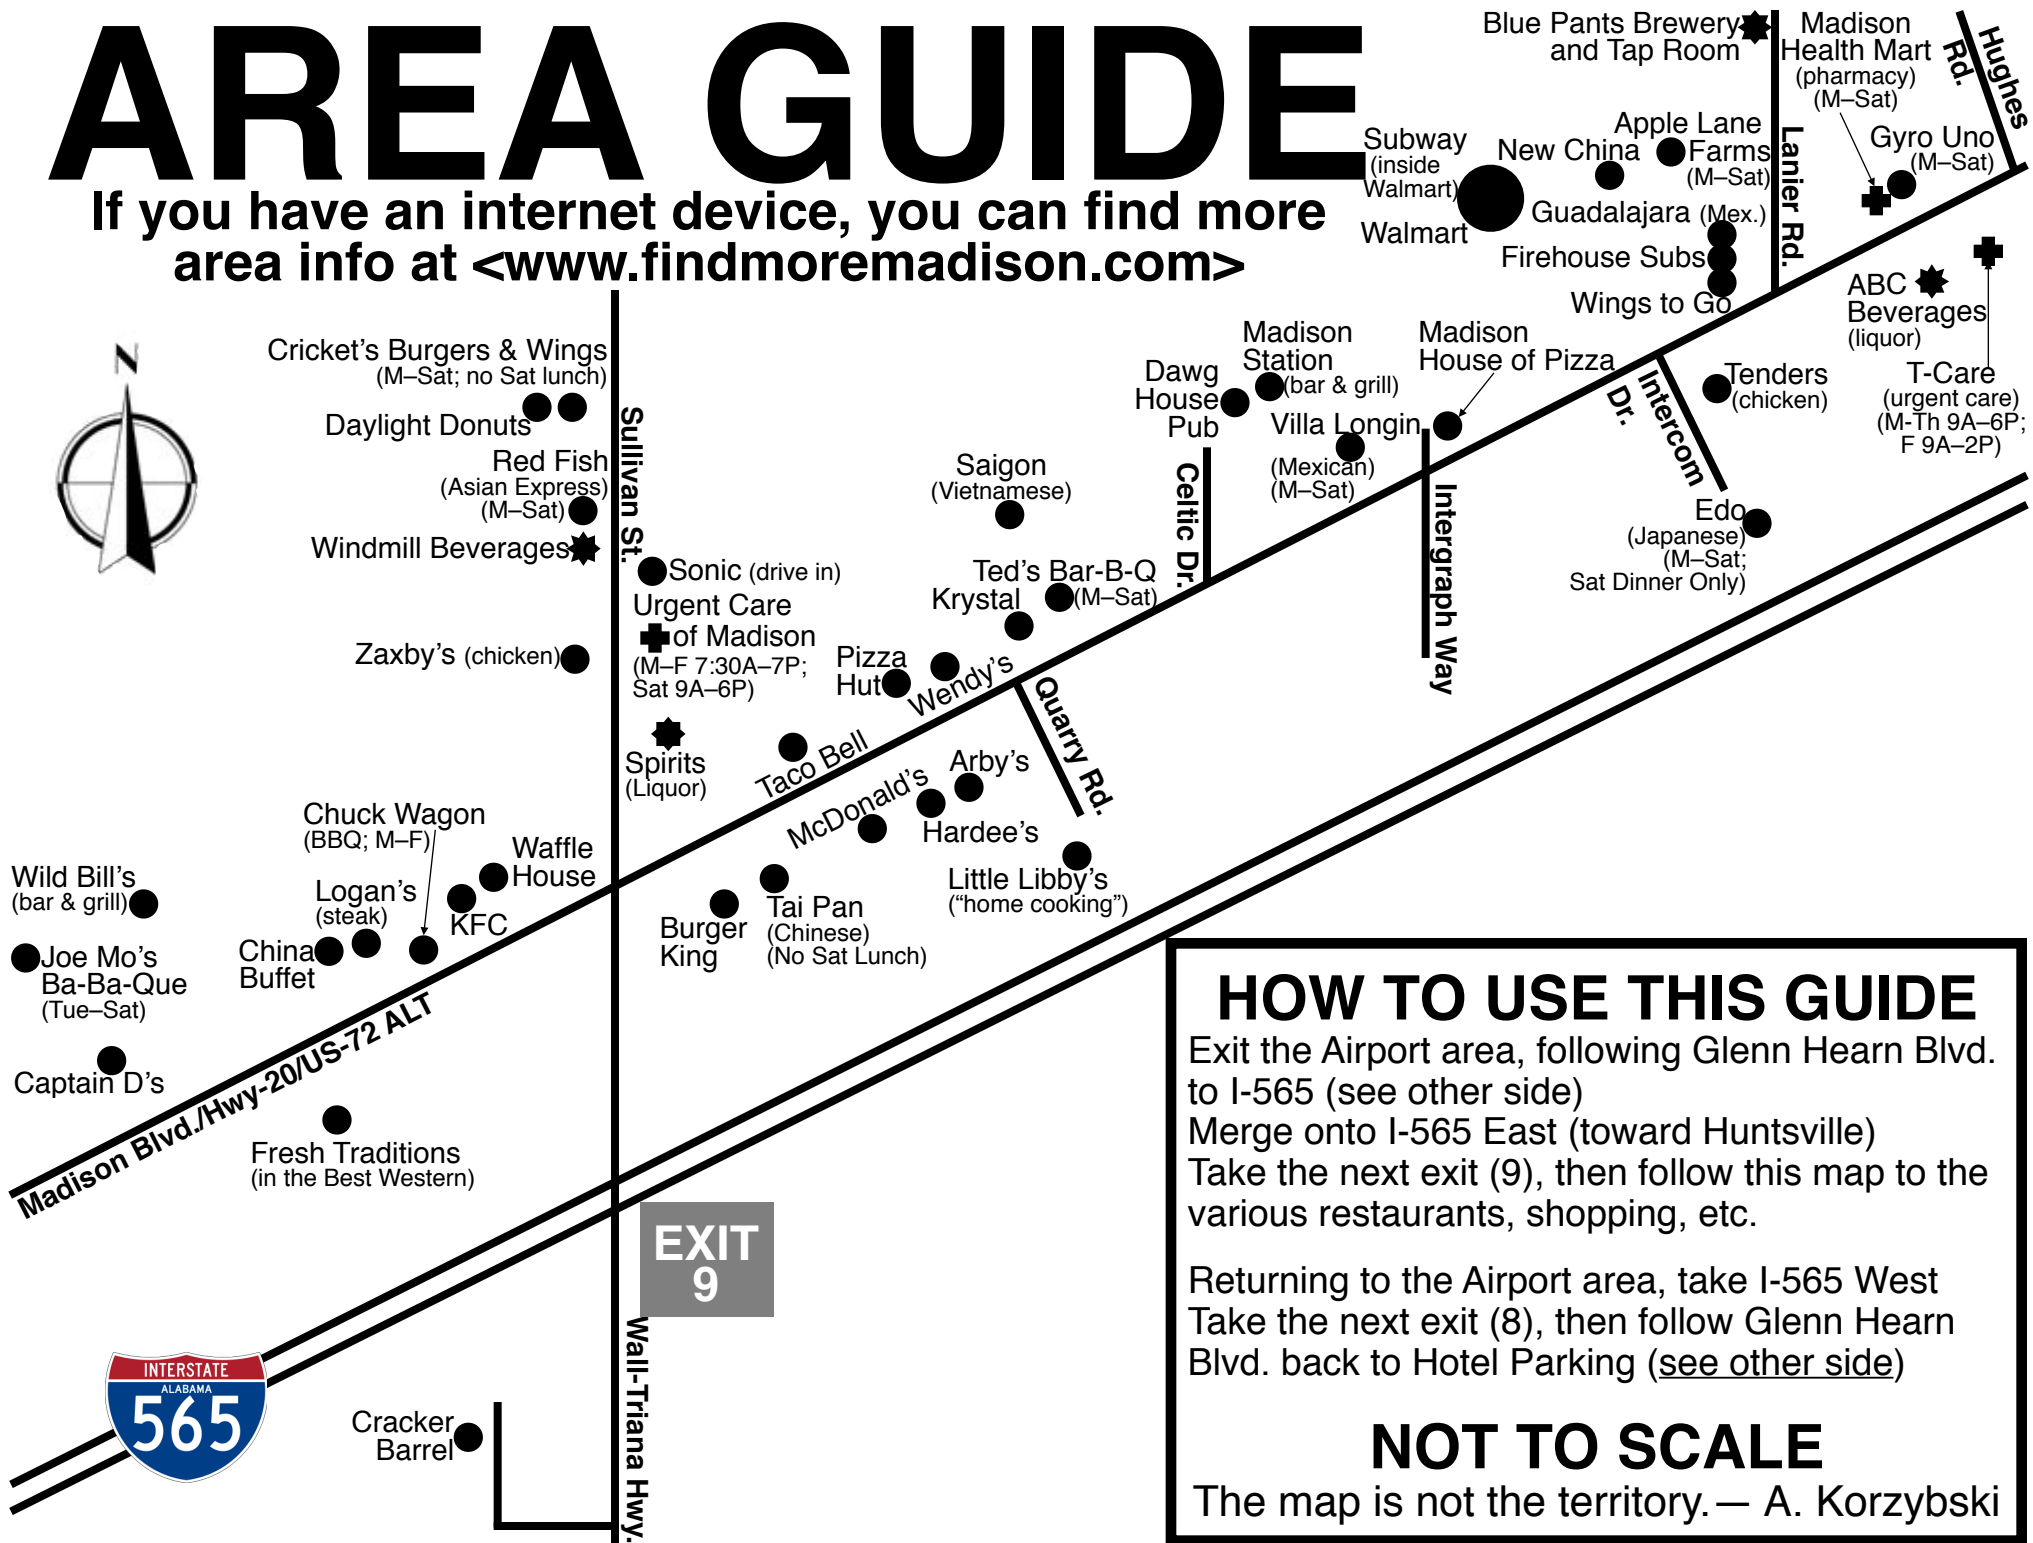

AREA GUIDE

If you have an internet device, you can find more area info at <www.findmoremadison.com>

HOW TO USE THIS GUIDE

Exit the Airport area, following Glenn Hearn Blvd. to I-565 (see other side)

Merge onto I-565 East (toward Huntsville)

Take the next exit (9), then follow this map to the various restaurants, shopping, etc.

Returning to the Airport area, take I-565 West

Take the next exit (8), then follow Glenn Hearn Blvd. back to Hotel Parking (see other side)

HOW TO USE THIS GUIDE
Exit the Airport area, following Glenn Hearn Blvd. to I-565
Merge onto I-565 East (toward Huntsville)
Take the next exit (9), then follow the map to the various restaurants, shopping, etc. (see other side)
Returning to the Airport area, take I-565 West
Take the next exit (8), then follow Glenn Hearn Blvd. back to Hotel Parking

NOT TO SCALE
The map is not the territory. — A. Korzybski