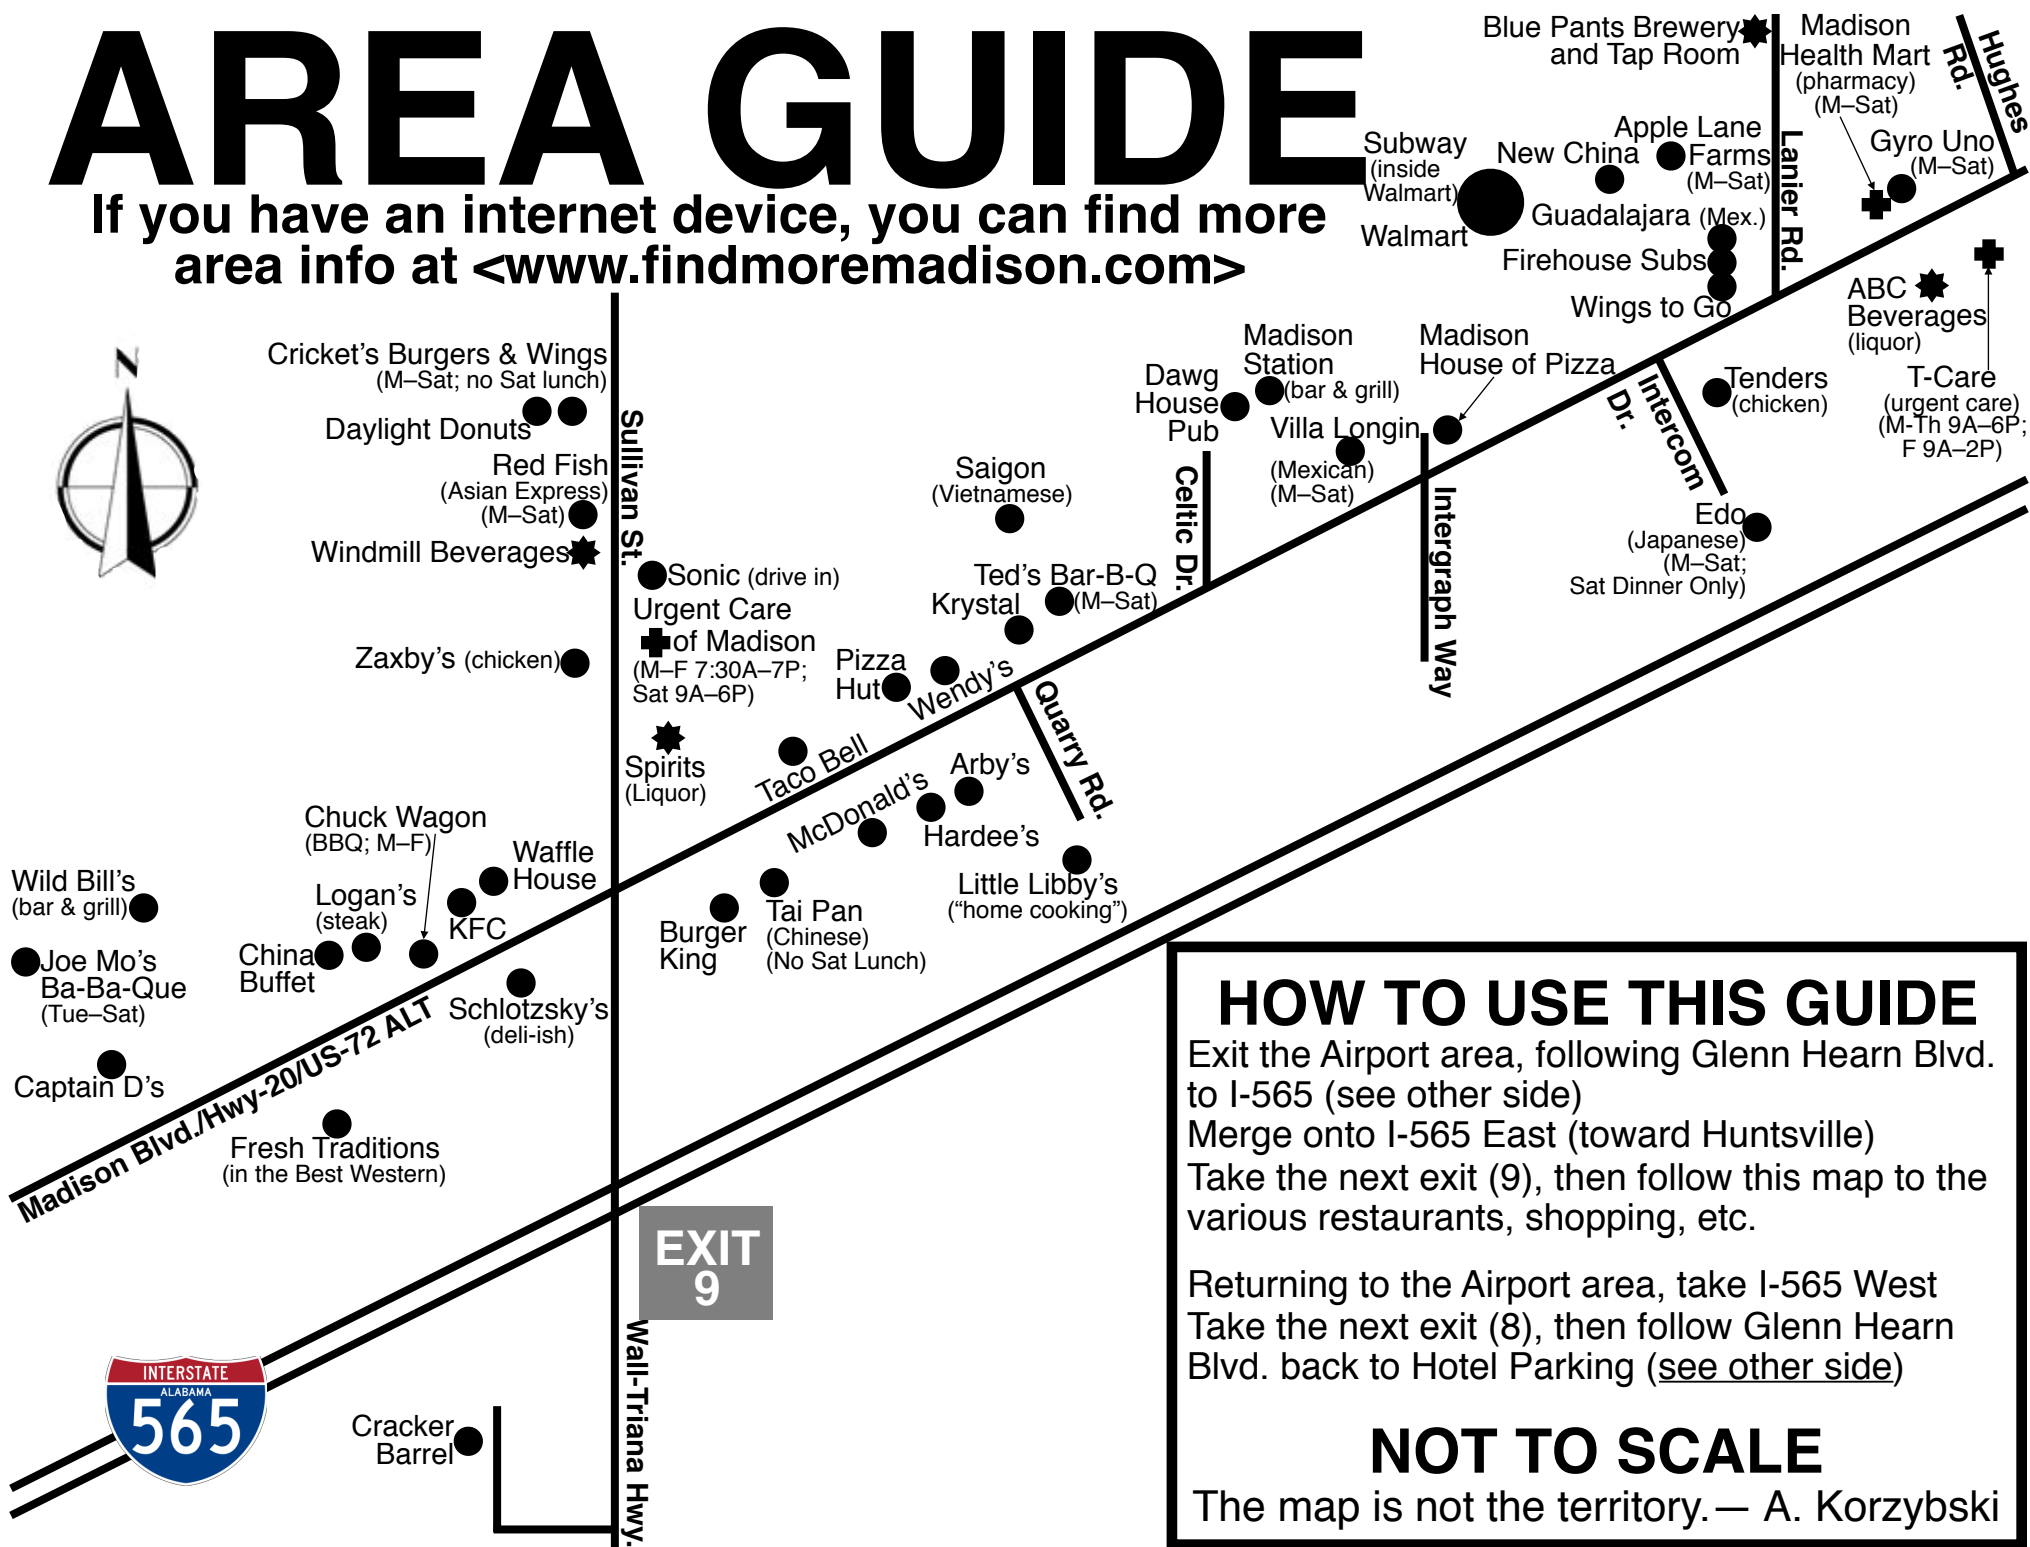

AREA GUIDE

If you have an internet device, you can find more area info at www.findmoremadison.com

HOW TO USE THIS GUIDE

Exit the Airport area, following Glenn Hearn Blvd. to I-565 (see other side)
 Merge onto I-565 East (toward Huntsville)
 Take the next exit (9), then follow this map to the various restaurants, shopping, etc.

Returning to the Airport area, take I-565 West
 Take the next exit (8), then follow Glenn Hearn Blvd. back to Hotel Parking (see other side)

NOT TO SCALE

The map is not the territory.— A. Korzybski

AREA GUIDE

Restaurants, Shopping, Pharmacies, Liquor Stores, & More

If you have an internet device,
you can find more area info at
<www.findmoremadison.com>

HOW TO USE THIS GUIDE
Exit the Airport area, following Glenn Hearn Blvd. to I-565
Merge onto I-565 East (toward Huntsville)
Take the next exit (9), then follow the map to the various restaurants, shopping, etc. (see other side)

Returning to the Airport area, take I-565 West
Take the next exit (8), then follow Glenn Hearn Blvd. back to Hotel Parking

NOT TO SCALE
The map is not the territory. — A. Korzybski