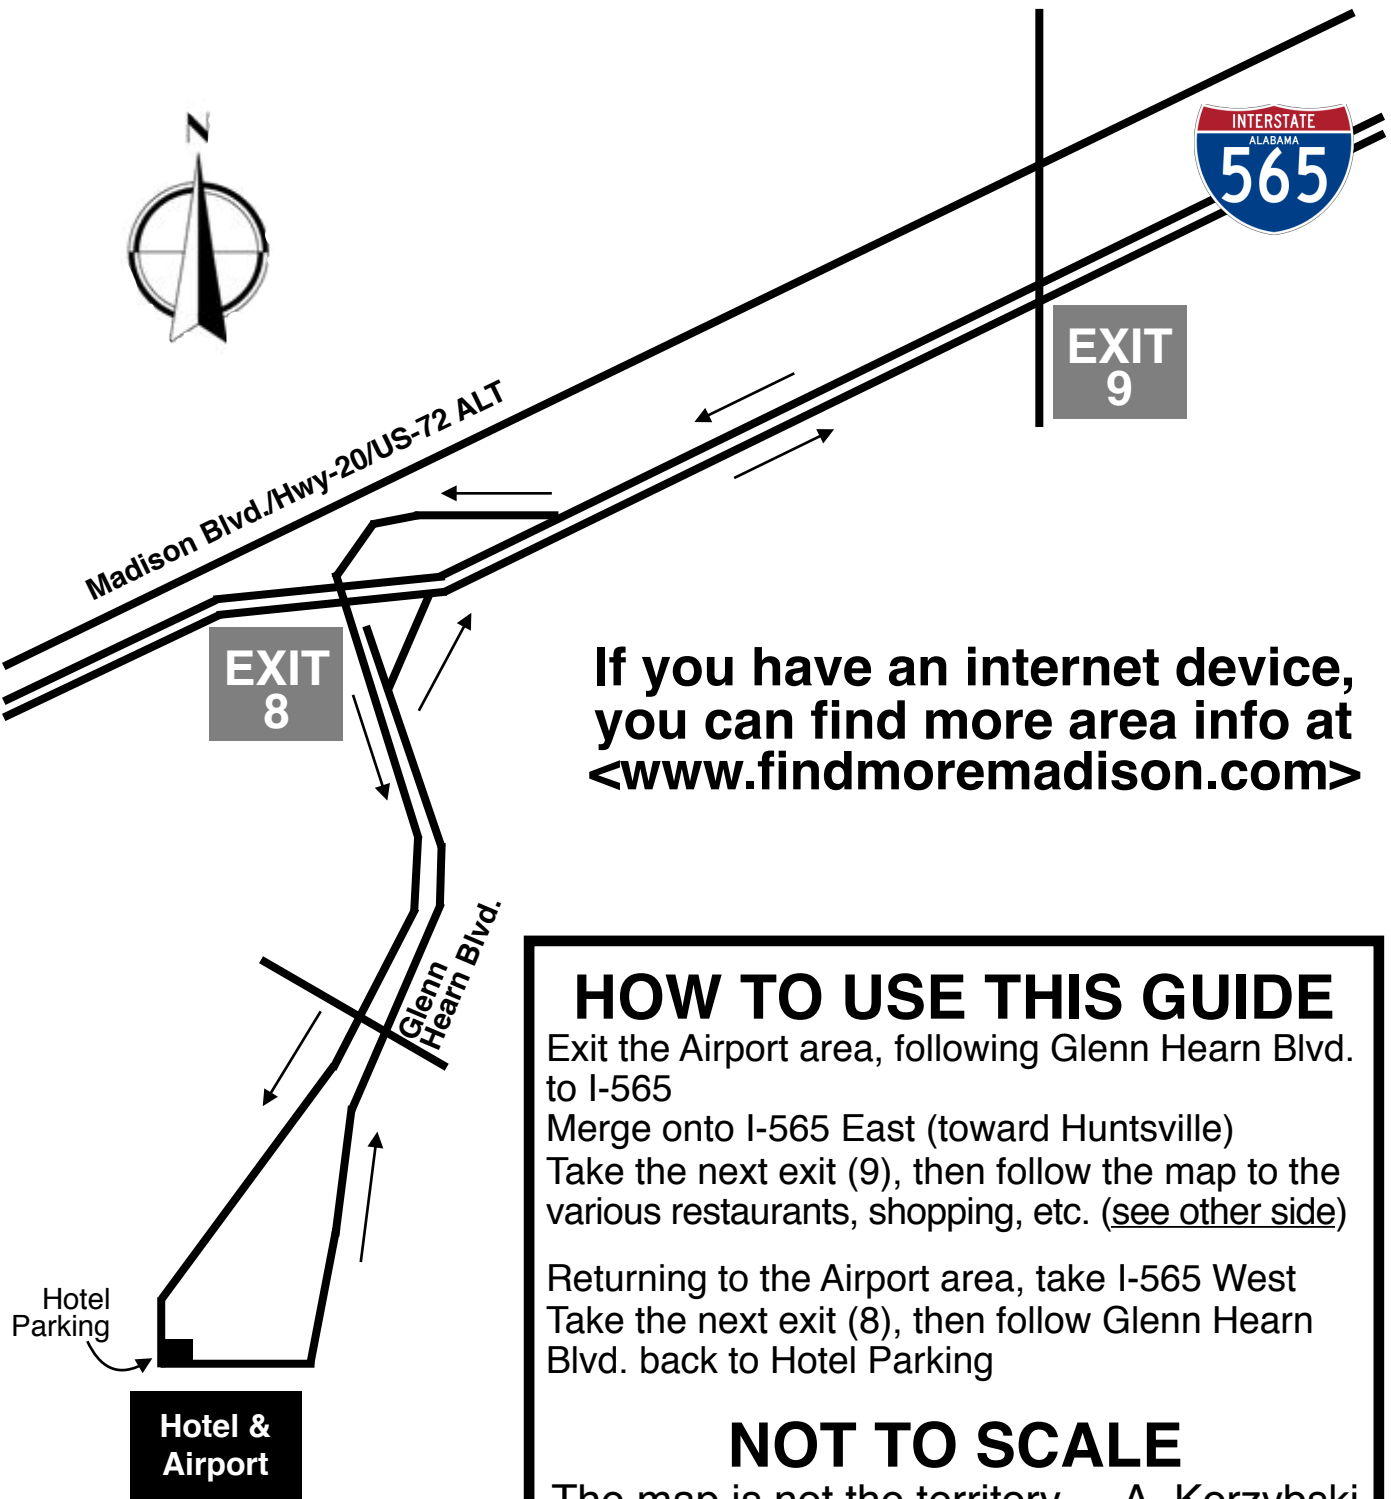

AREA GUIDE

If you have an internet device, you can find more area info at www.findmoremadison.com

HOW TO USE THIS GUIDE

Exit the Airport area, following Glenn Hearn Blvd. to I-565 (see other side)
 Merge onto I-565 East (toward Huntsville)
 Take the next exit (9), then follow this map to the various restaurants, shopping, etc.

Returning to the Airport area, take I-565 West
 Take the next exit (8), then follow Glenn Hearn Blvd. back to Hotel Parking (see other side)

NOT TO SCALE

The map is not the territory.— A. Korzybski

AREA GUIDE

Restaurants, Shopping, Pharmacies, Liquor Stores, & More

If you have an internet device,
you can find more area info at
<www.findmoremadison.com>

HOW TO USE THIS GUIDE
Exit the Airport area, following Glenn Hearn Blvd. to I-565
Merge onto I-565 East (toward Huntsville)
Take the next exit (9), then follow the map to the various restaurants, shopping, etc. (see other side)

Returning to the Airport area, take I-565 West
Take the next exit (8), then follow Glenn Hearn Blvd. back to Hotel Parking

NOT TO SCALE
The map is not the territory. — A. Korzybski