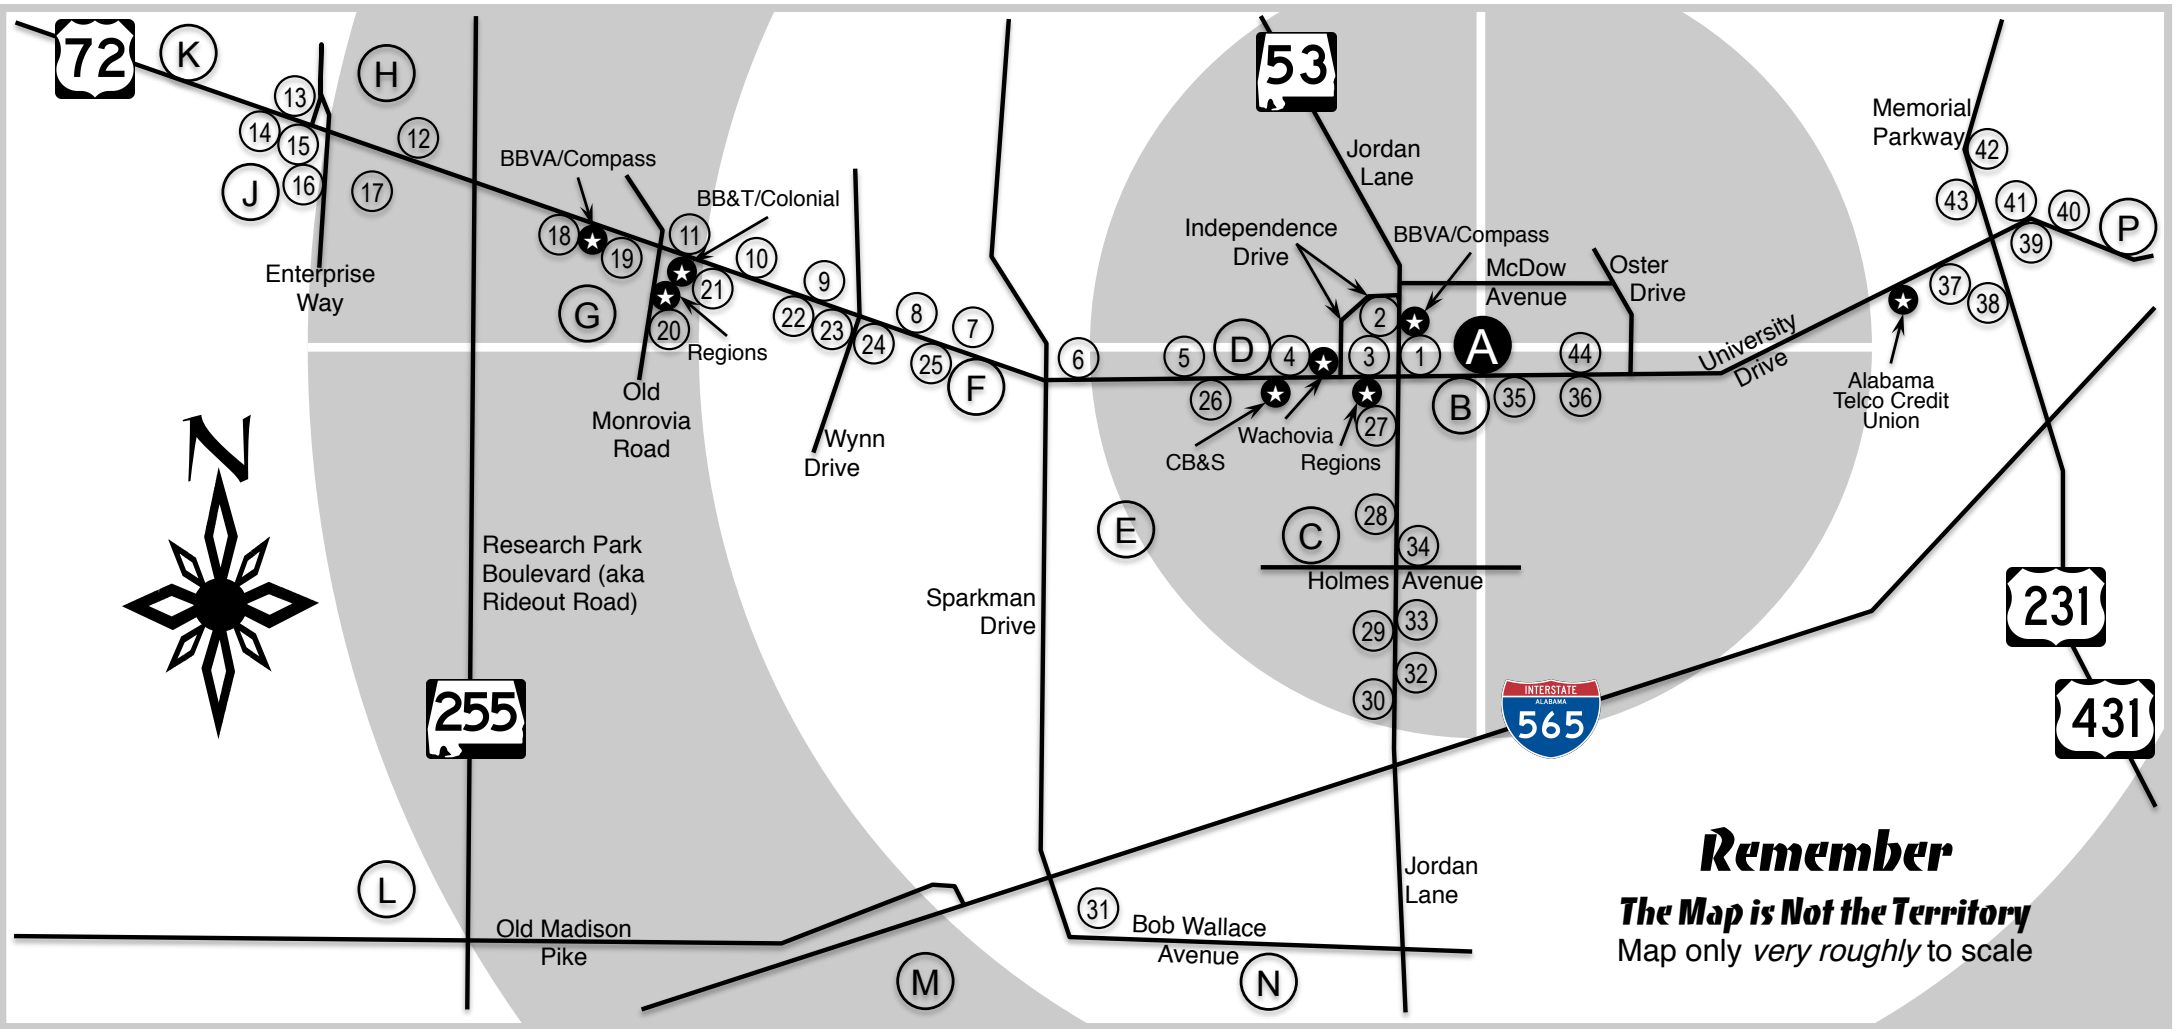

KEY
 ● -Bank/ATM
 ✓ -Open 24 Hours
 ✕ -Closed on Sundays
 Δ -Under Construction, may be closed
 Concentric circles measure 1, 2, & 3 mile radii from the Holiday Inn Express (distances approximate)

MAJOR SHOPPING & POINTS OF INTEREST

- A-Holiday Inn Express
- B-Walgreens Drugs ✓
- C-John's Big Brother Foods (Groceries: limited hours & selection, but more than just a convenience store)
- D-ABC (Liquor) Store ✕
- E-UAH (U of A Huntsville)
- F-FedEx Kinko's ✓
- G-Madison Square Mall
- H-Walmart (Groceries) ✓
- J-Target (Groceries)
- K-Beverage Depot Spirits
- L-Bridge Street Town Centre (includes upscale specialty shopping & dining)
- M-Space & Rocket Center
- N-Huntsville Botanical Garden (includes Scarecrow Trail)
- P-Liquor Express

Remember
The Map is Not the Territory
 Map only very roughly to scale

- 3-Checkers & McDonald's Δ
- 4-Wendy's, Arby's, & Camino Real Mexican
- 5-Quiznos Subs
- 6-Domino's
- 7-Subway, Papa John's, & Chinese Kitchen ✕
- 8-Pizza Hut
- 9-Denny's ✓
- 10-Waffle House ✓
- 11-Casa Blanca Mexican
- 12-LongHorn Steakhouse, McAlister's Deli, Tellini's, & McDonald's

- Barnhill's Buffet
- 37-La Michoacana Mexican, End Zone, Subway, & Shoney's
- 38-Big Ed's Pizza
- 39-Schnitzel Ranch
- 40-Ryan's
- 41-New Moon Buffet, Red Lobster, & Burger King
- 42-Krispy Kreme Doughnuts & Krystal
- 43-Beauregard's, Zaxby's, & Starbucks
- 44-Olive Garden